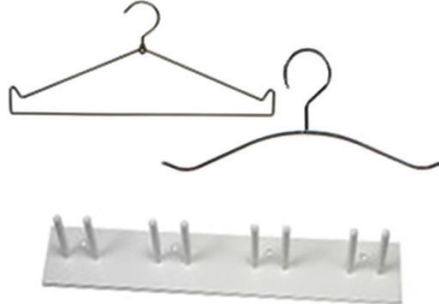

► Hangers and Racks

PN	Description
Hangers	
7XHANG	Standard, 20" W (51 cm)
7XHANGBA	Brushed Aluminum, 24" W (61 cm)

Hangers hold up to 50 lbs

Swing Racks, Wall Mount

7XSWNGR	Right
7XSWNGL	Left
7XSWNGF	Full set

Arms approx 25" long

Valet Rack

7XVRACK	Rack
7XVRACK10	Rack with 10 hangers

Portable with 4 casters
 Top bar is 30", height is 48"
 Can accommodate up to 500 lbs.
 Distance on bottom from caster to
 caster is 24". Hangers are 20"
 standard.

PN	Description
----	-------------

Peg Racks, Wall Mount

7XPEG02	2 pegs (for 1 garment)
7XPEG04	4 pegs (for 2 garments)
7XPEG08	8 pegs (for 4 garments)
7XPEG10	10 pegs (for 5 garments)
7XPEG14	14 pegs (for 7 garments)
7XPEG18	18 pegs (for 9 garments)

Racks are 3" tall. Widths are:
 5" (2 pegs), 10" (4 peg),
 20" (8 pegs), 25" (10 pegs),
 35" (14 pegs), 45" (18 pegs)

Spider Rack

7XSPID	Eight arms, 24" (61 cm) base
--------	---------------------------------