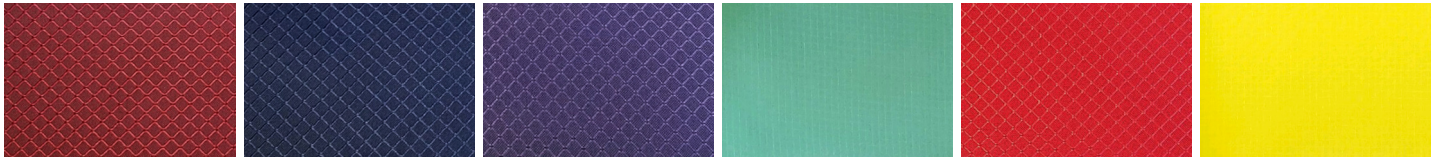

XPF® Radiation Attenuating Shields

AVAILABLE COLORS

XPF® machine-washable radiation protection products are available in the following colors:

Add color suffix to product part number to designate color.

Red
-RED

Blue
-BLU

Purple
-PUR

Turquoise
-TUR

Poppy Red
-POP

Yellow
-YEL

Black
-BLK

Gray
-GRY

Green
-GRN